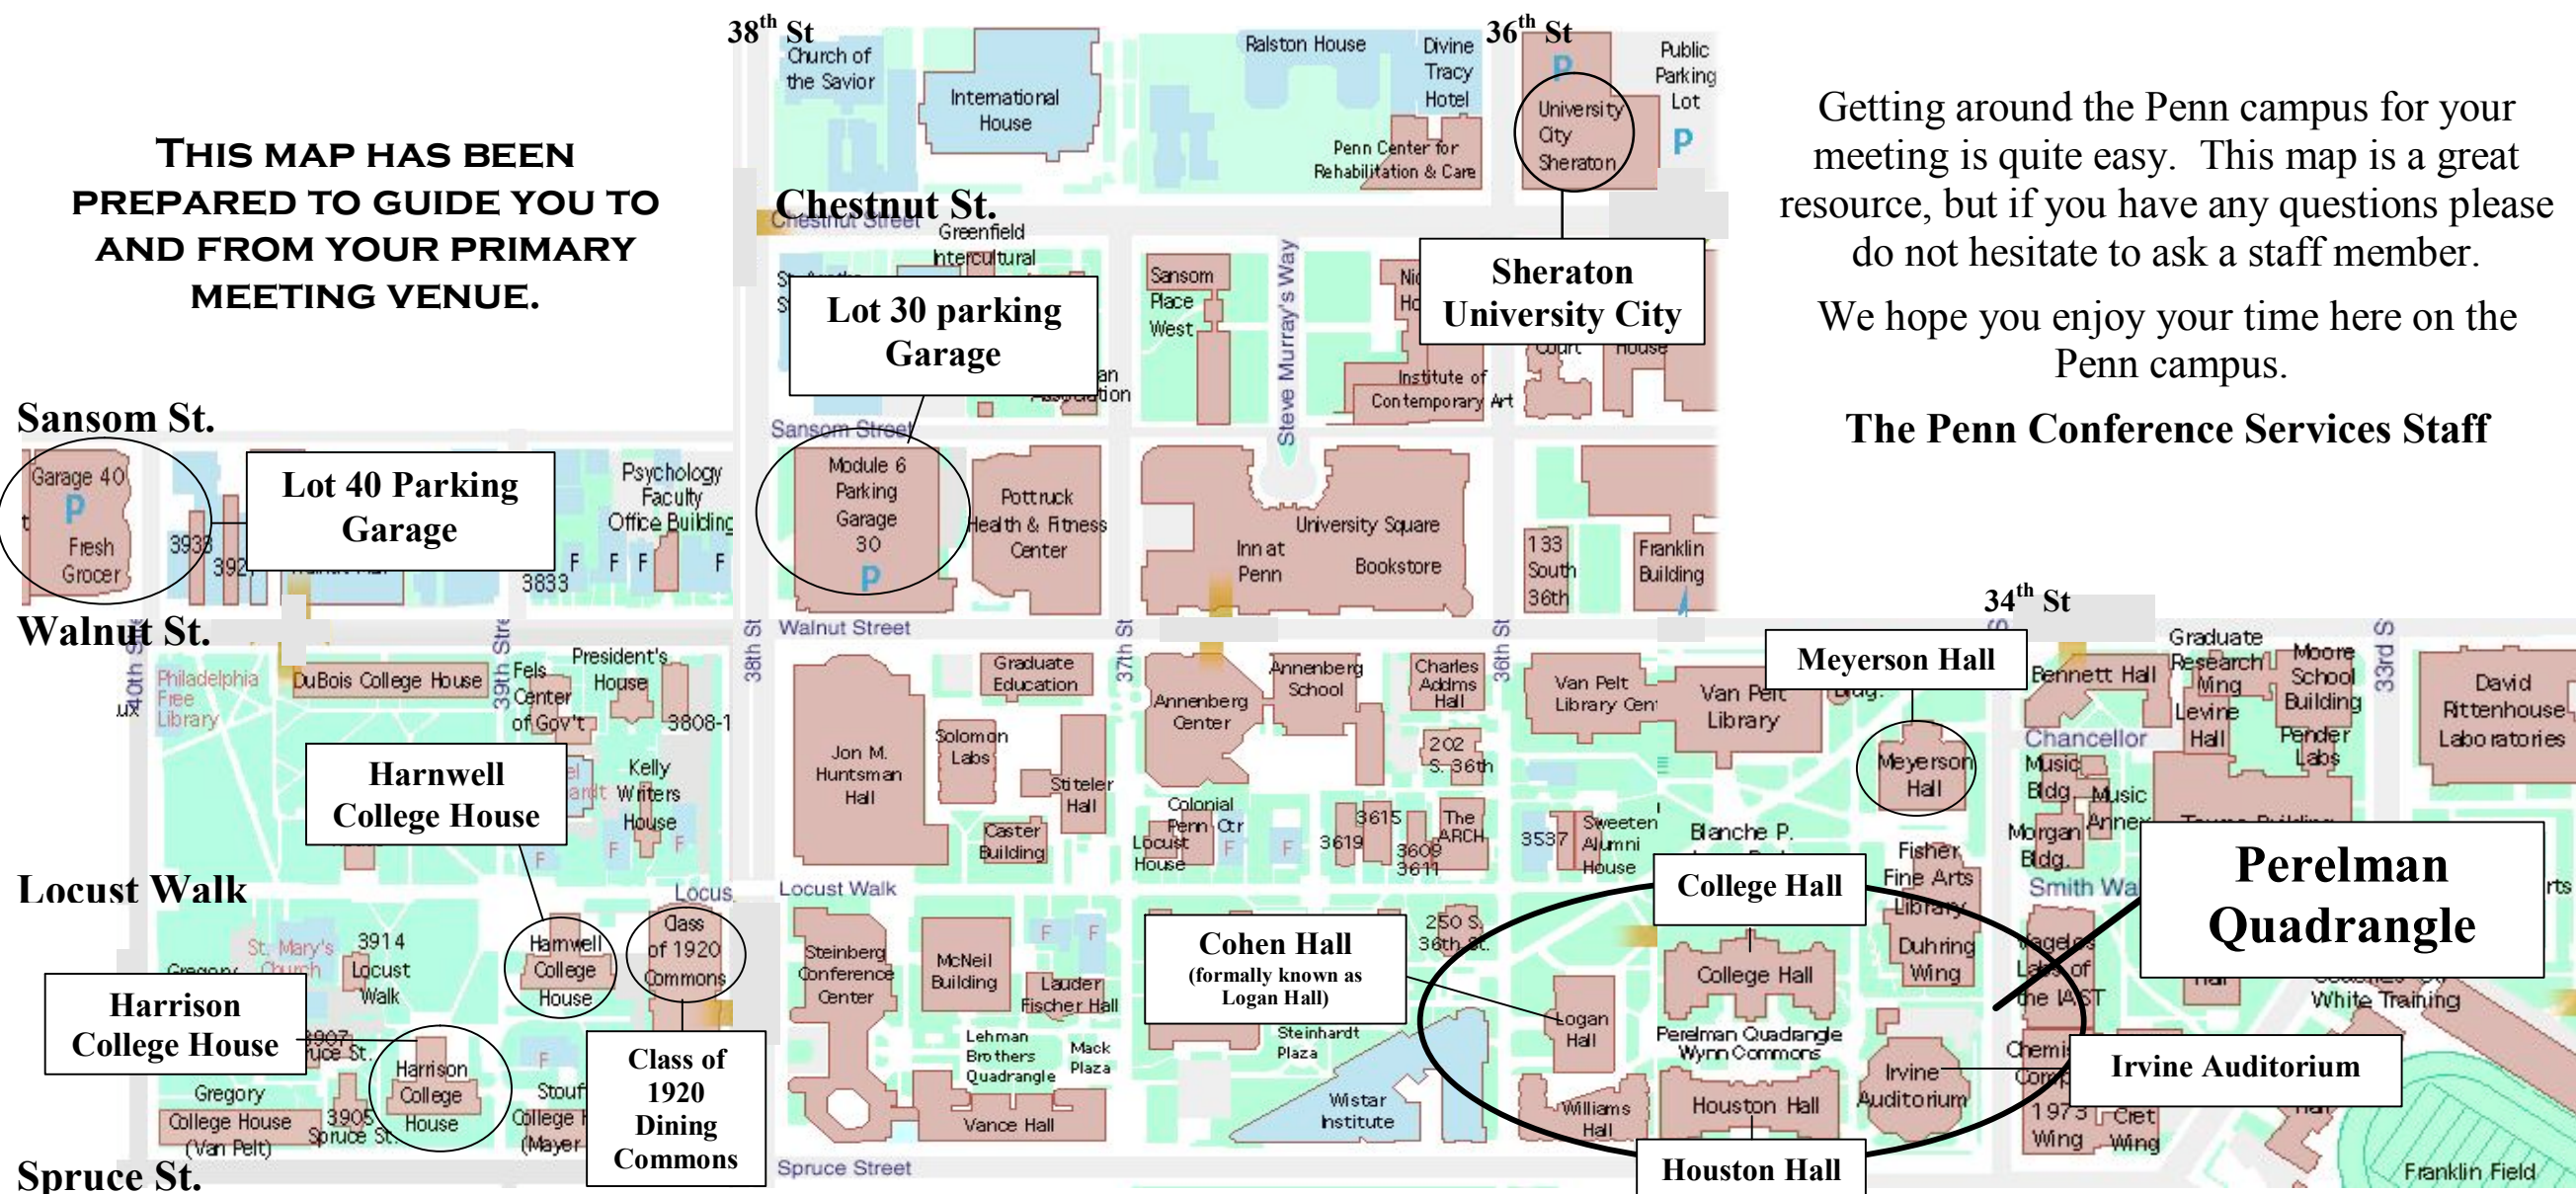

AOU 2009
 University of Pennsylvania
 12-15 August 2009 · Philadelphia, PA

**THIS MAP HAS BEEN
 PREPARED TO GUIDE YOU TO
 AND FROM YOUR PRIMARY
 MEETING VENUE.**

Getting around the Penn campus for your meeting is quite easy. This map is a great resource, but if you have any questions please do not hesitate to ask a staff member. We hope you enjoy your time here on the Penn campus.

The Penn Conference Services Staff

Sansom St.

Walnut St.

Locust Walk

Spruce St.

38th St

36th St

34th St

Chestnut St.

Lot 40 Parking Garage

Lot 30 parking Garage

Sheraton University City

Harnwell College House

Cohen Hall (formerly known as Logan Hall)

College Hall

Perelman Quadrangle

Irvine Auditorium

Houston Hall

Meyerson Hall